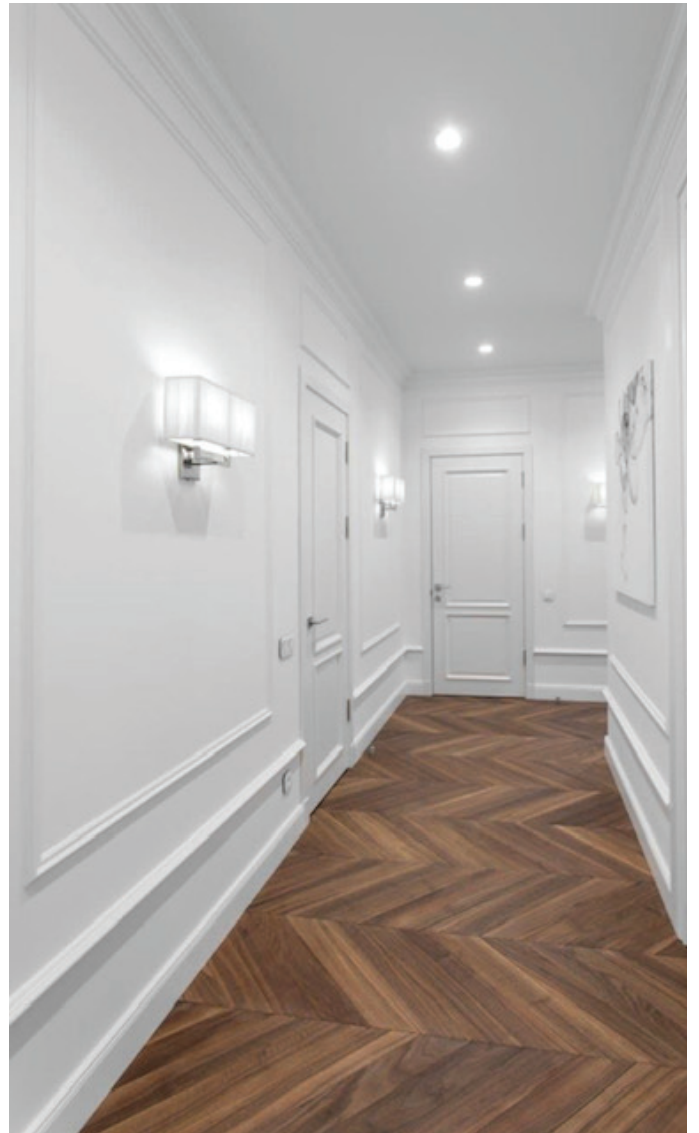

We pride ourselves on being hardworking, dependable, dedicated, passionate and friendly.

LIVING ROOMS RENOVATIONS

When it comes to renovations, bathrooms are often neglected in favour of kitchens and living areas. However, people spend a lot of time using bathrooms each and every day, so it's important to make sure they're functional and satisfying to use. If your bathroom is old and worse for wear, the team at SAN HOMES can carry out any and all types of bathroom makeovers. Whether you need large or small bathroom renovations in Melbourne, there's nothing we can't help you with.