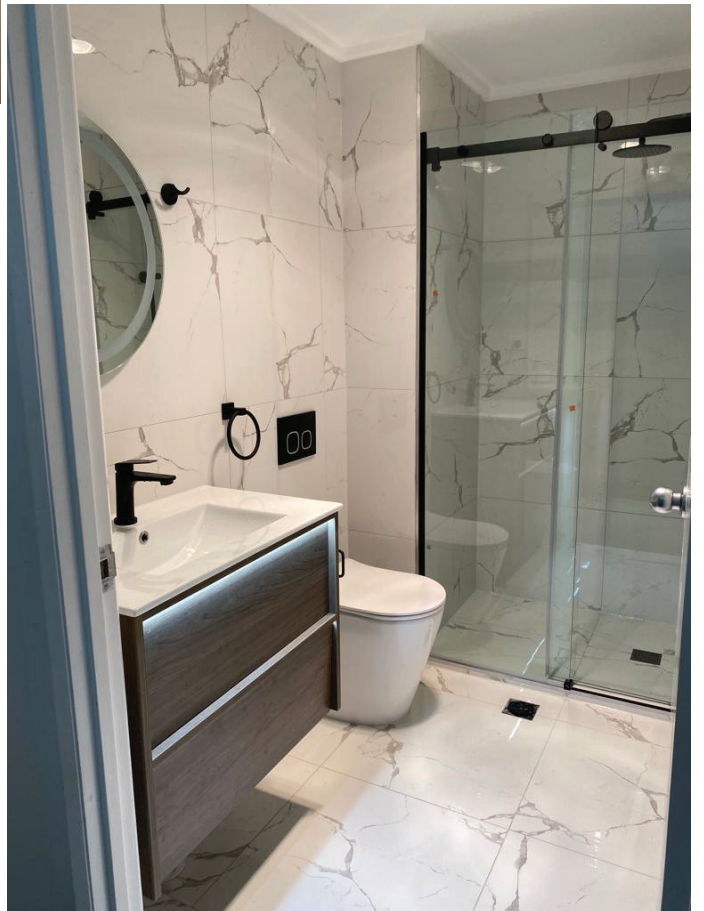

We pride ourselves on being hardworking, dependable, dedicated, passionate and friendly.

LIVING ROOMS RENOVATIONS

When it comes to renovations, bathrooms are often neglected in favour of kitchens and living areas. However, people spend a lot of time using bathrooms each and every day, so it's important to make sure they're functional and satisfying to use. If your bathroom is old and worse for wear, the team at SAN HOMES can carry out any and all types of bathroom makeovers. Whether you need large or small bathroom renovations in Melbourne, there's nothing we can't help you with.