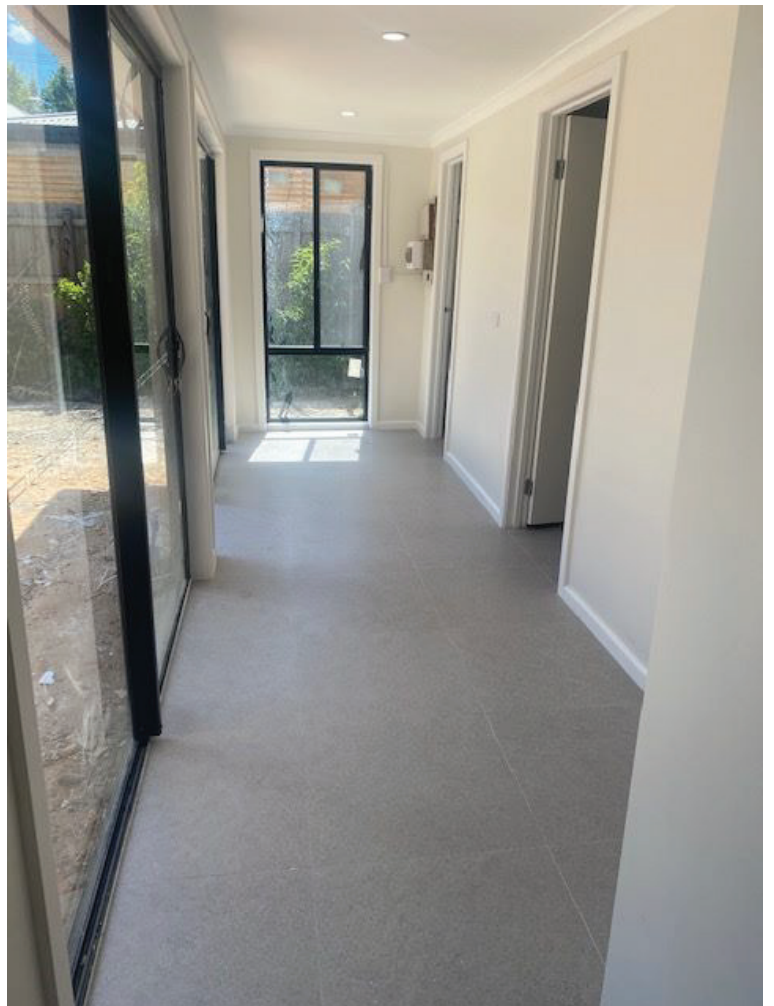

We pride ourselves on being hardworking, dependable, dedicated, passionate and friendly.

LIVING ROOMS RENOVATIONS

When it comes to renovations, bathrooms are often neglected in favour of kitchens and living areas. However, people spend a lot of time using bathrooms each and every day, so it's important to make sure they're functional and satisfying to use. If your bathroom is old and worse for wear, the team at SAN HOMES can carry out any and all types of bathroom makeovers. Whether you need large or small bathroom renovations in Melbourne, there's nothing we can't help you with.