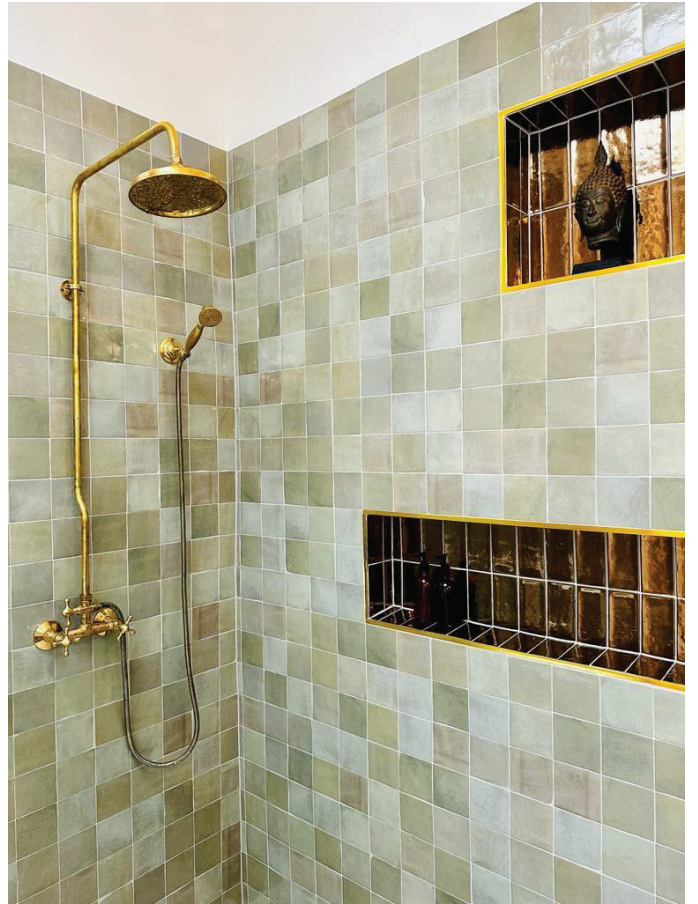

We pride ourselves on being hardworking, dependable, dedicated, passionate and friendly.

LIVING ROOMS RENOVATIONS

When it comes to renovations, bathrooms are often neglected in favour of kitchens and living areas. However, people spend a lot of time using bathrooms each and every day, so it's important to make sure they're functional and satisfying to use. If your bathroom is old and worse for wear, the team at SAN HOMES can carry out any and all types of bathroom makeovers. Whether you need large or small bathroom renovations in Melbourne, there's nothing we can't help you with.